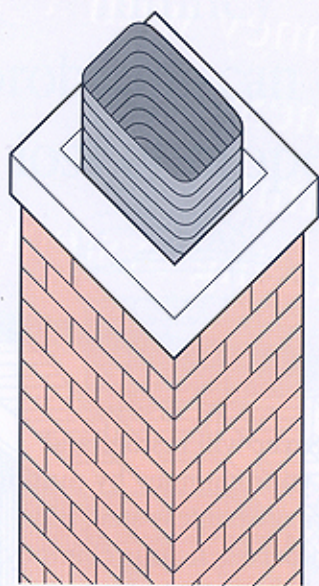

There are  
HomeSaver®  
Chimney Relining  
Systems to fit  
every chimney  
configuration.

HomeSaver® is flexible to accommodate flue bends.

HomeSaver® OvalFlex™ easily fits through fireplace dampers.

HomeSaver® RectangleFlex™ is for most rectangular flues.

HomeSaver® RoundFlex™ is perfect for typical stove installations.