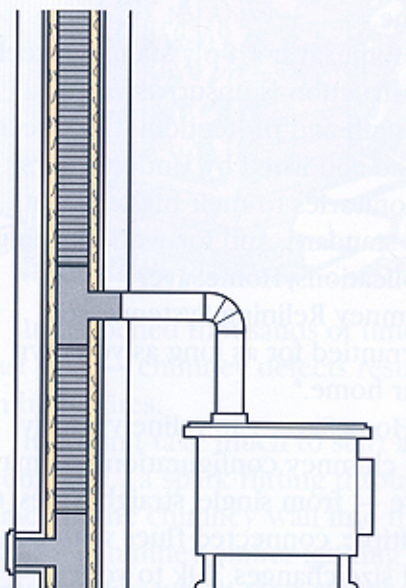

There are  
HomeSaver®  
Chimney Relining  
Systems to fit  
every chimney  
configuration.

HomeSaver® is flexible to accommodate flue bends.

HomeSaver® OvalFlex™ easily fits through fireplace dampers.

HomeSaver® RectangleFlex™ is for most rectangular flues.

HomeSaver® RoundFlex™ is perfect for typical stove installations.